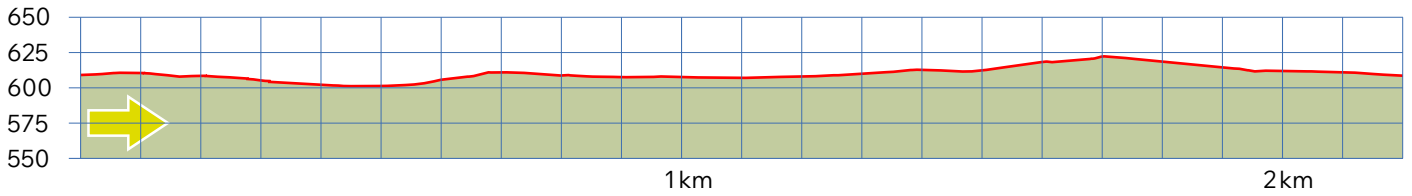

EISWEIHER

7

8636 WALD ZH

2.2 km

↑31m
↓31m

0

m.ü.M.

Rosenthal